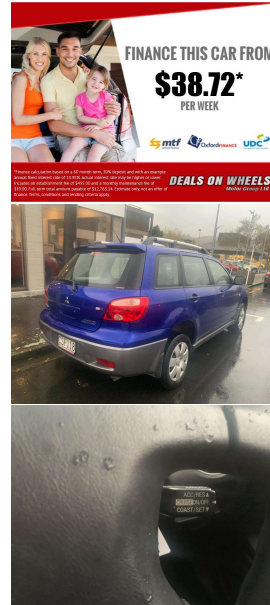

2005 Mitsubishi Airtrek NZ New AWD * Cruise

VEHICLE INFORMATION

Cash Price

Includes GST,
Registration &
Licensing

\$8,990

Note: A Clean Car fee or rebate
may apply to this vehicle

Finance this vehicle
from only

\$38.72

per week*

Total Amount Payable

\$12,763.14

Body

SUV / 4x4

Odometer

108,061 km