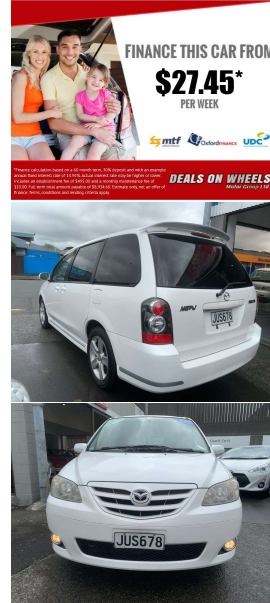

2004 Mazda MPV AERO 8 Seater

VEHICLE INFORMATION

Cash Price

Includes GST,
Registration &
Licensing

\$5,990

Finance this vehicle
from only

\$27.45

per week*

Total Amount Payable
\$8,934.60

Body

People Movers

Odometer

132,275 km

Engine

2260 cc

Fuel Type

Petrol

Transmission

Automatic, 2WD

Wheels

-

VIN

7AT0C11EX15420391

Reg No.